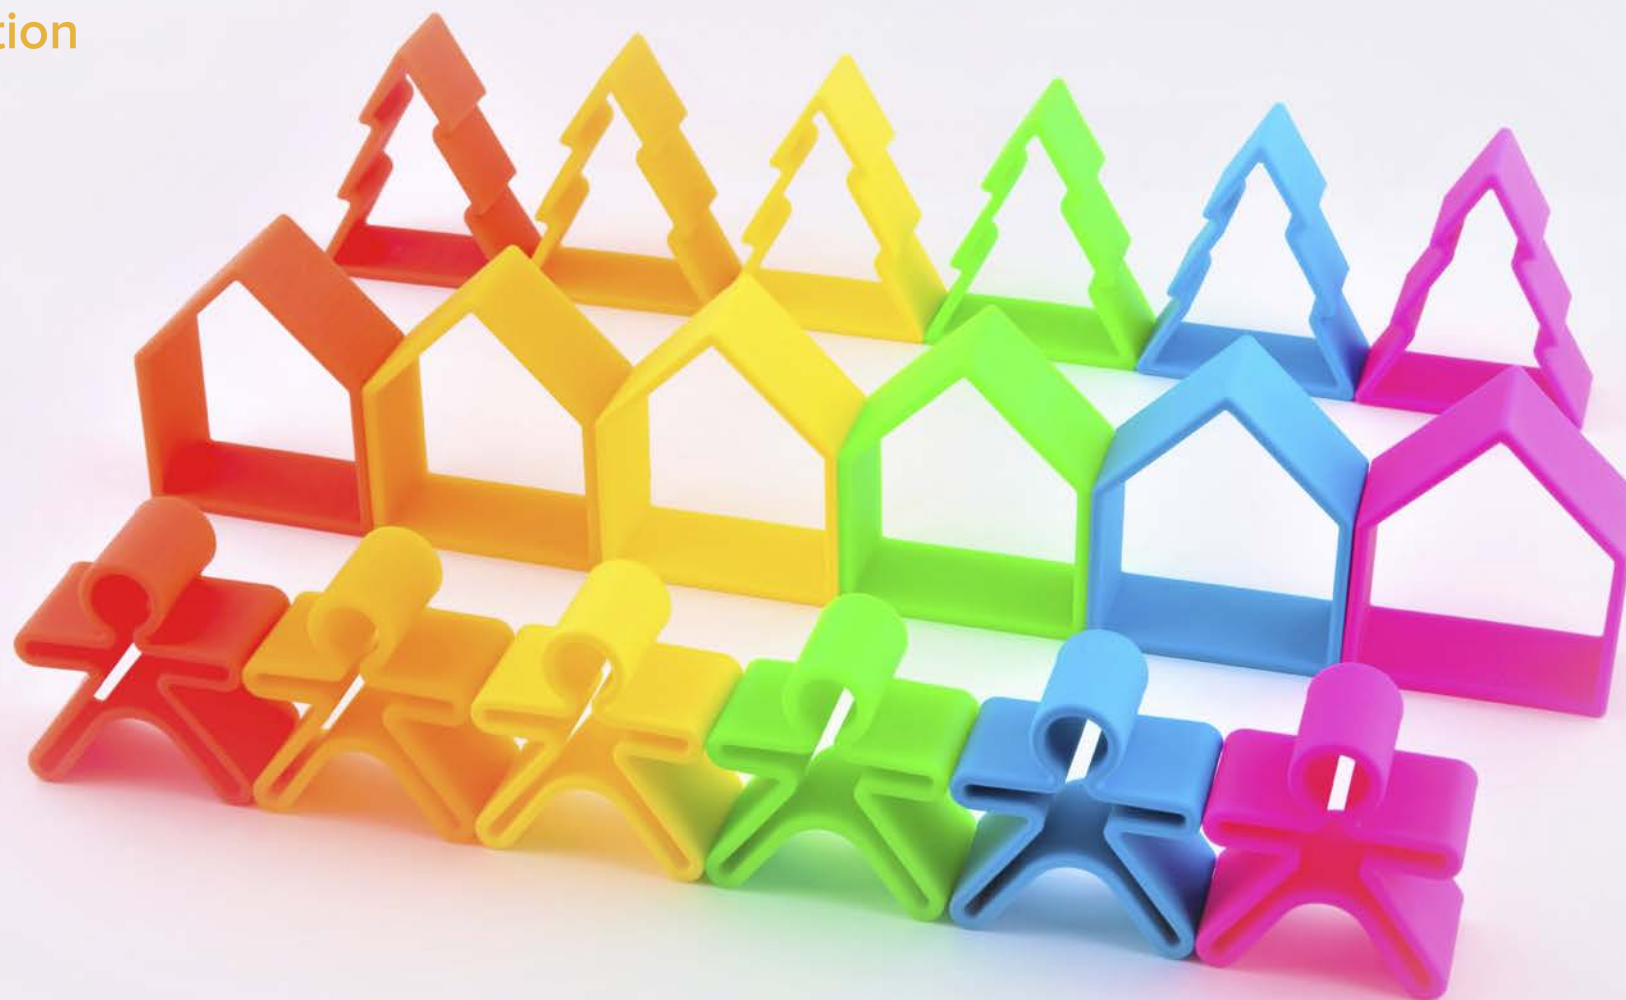

Available models

REGISTERED DESIGN

Neon collection