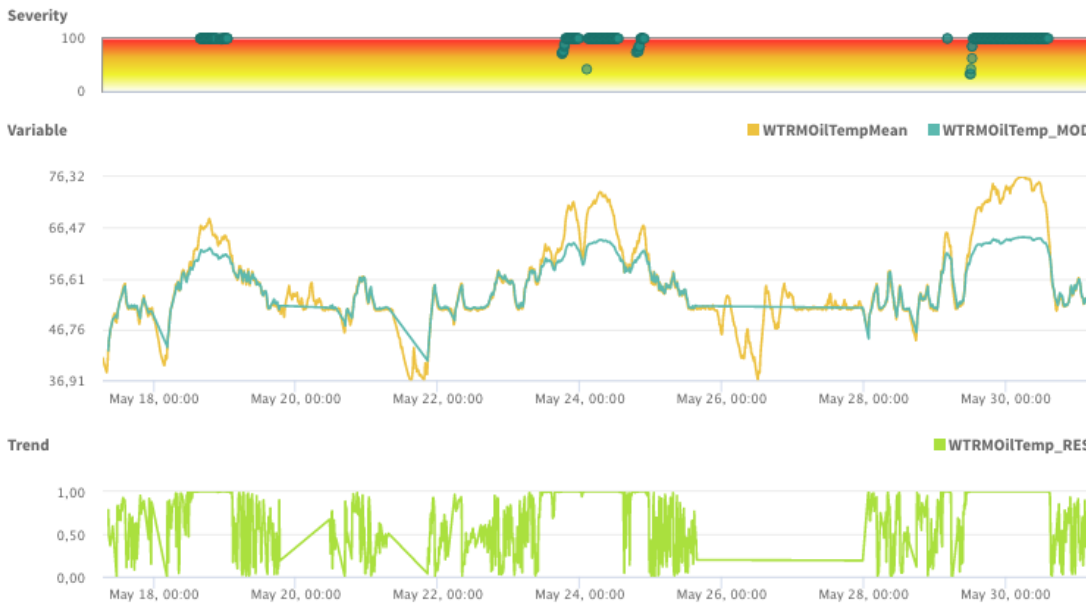

Wind Turbines Current Status

WIND FARMS

WIND TURBINES

MONITORING

Wind Farm	Wind Turbines	Type	Health%	Wind Turbine Subsystems Health Status										KPI (Last 7 Days)				
				Turbine	Generator	Gearbox	Hydr.Unit	Rotor	Transfor..	Nacelle	Yaw	Converter	Energy Avail.(%)	Energy(MWh)	Equiv.Hours(h)	Wind(m/s)		
Araxes	ARX34	G90	5%	OK	OK	OK	OK	OK	OK	OK	OK	OK	OK	OK	96%	111,00	56,00	5,60
Deba	DB01	G52	34%	OK	WARN	OK	OK	OK	OK	OK	OK	OK	OK	OK	76%	92,00	46,00	6,60
Calera	CAL14	G52	39%	OK	WARN	OK	OK	OK	OK	OK	OK	OK	OK	OK	78%	94,00	47,00	6,00
Deba	DB13	G52	42%	OK	WARN	OK	OK	OK	OK	OK	OK	OK	OK	OK	91%	106,00	53,00	7,30
Gobelas	GBL_07	G52	42%	OK	WARN	OK	OK	OK	OK	OK	OK	OK	OK	OK	72%	88,00	44,00	6,40
Gobelas	GBL_11	G52	43%	OK	WARN	OK	OK	OK	OK	OK	OK	OK	OK	OK	82%	98,00	49,00	5,60
Oka	OKA20	V90	50%	OK	OK	OK	OK	OK	OK	WARN	OK	OK	OK	OK	76%	91,00	46,00	6,40
Gobelas	GBL_13	G52	51%	OK	WARN	OK	OK	OK	OK	OK	OK	OK	OK	OK	75%	91,00	45,00	7,60
Urola	U08	G52	57%	OK	WARN	OK	OK	OK	OK	OK	OK	OK	OK	OK	91%	106,00	53,00	6,90
Calera	CAL04	G52	58%	OK	WARN	OK	OK	OK	OK	OK	OK	OK	OK	OK	72%	88,00	44,00	6,40
Urola	U17	G52	62%	OK	WARN	OK	OK	OK	OK	OK	OK	OK	OK	OK	98%	113,00	57,00	6,30
Gobelas	GBL_27	G52	67%	OK	OK	WARN	OK	OK	OK	OK	OK	OK	OK	OK	94%	109,00	55,00	5,80

Symptom detail

WTRMOilTempDevMod

Wind Farm: Deba Wind turbine: DB02 Subsystem: Gearbox Date: 2017/05/31 06:20

[EXPLORE DATA](#) [CLOSE](#)

Alberto Conde Mellado

CEO

@acondemellado

aconde@nemsolutions.com