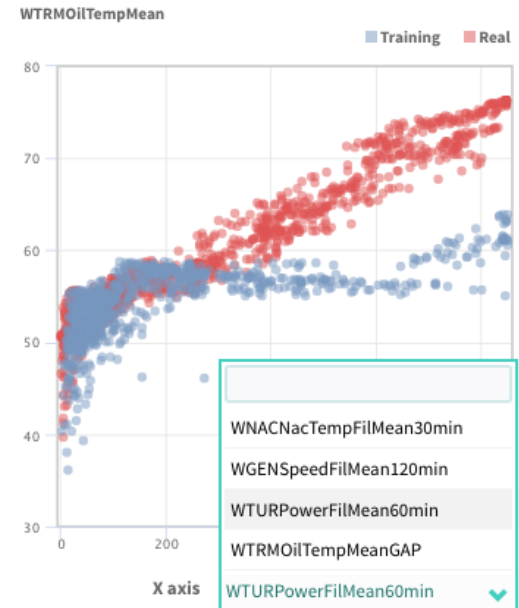

Wind Turbines Current Status

WIND FARMS

WIND TURBINES

MONITORING

Wind Farm	Wind Turbines	Type	Health%	Wind Turbine Subsystems Health Status										KPI (Last 7 Days)				
				Turbine	Generator	Gearbox	Hydr.Unit	Rotor	Transfor..	Nacelle	Yaw	Converter	Energy Avail.(%)	Energy(MWh)	Equiv.Hours(h)	Wind(m/s)		
Araxes	ARX34	G90	5%	OK	OK	OK	OK	OK	OK	OK	OK	OK	OK	OK	96%	111,00	56,00	5,60
Deba	DB01	G52	34%	OK	WARN	OK	OK	OK	OK	OK	OK	OK	OK	OK	76%	92,00	46,00	6,60
Calera	CAL14	G52	39%	OK	WARN	OK	OK	OK	OK	OK	OK	OK	OK	OK	78%	94,00	47,00	6,00
Deba	DB13	G52	42%	OK	WARN	OK	OK	OK	OK	OK	OK	OK	OK	OK	91%	106,00	53,00	7,30
Gobelas	GBL_07	G52	42%	OK	WARN	OK	OK	OK	OK	OK	OK	OK	OK	OK	72%	88,00	44,00	6,40
Gobelas	GBL_11	G52	43%	OK	WARN	OK	OK	OK	OK	OK	OK	OK	OK	OK	82%	98,00	49,00	5,60
Oka	OKA20	V90	50%	OK	OK	OK	OK	OK	OK	WARN	OK	OK	OK	OK	76%	91,00	46,00	6,40
Gobelas	GBL_13	G52	51%	OK	WARN	OK	OK	OK	OK	OK	OK	OK	OK	OK	75%	91,00	45,00	7,60
Urola	U08	G52	57%	OK	WARN	OK	OK	OK	OK	OK	OK	OK	OK	OK	91%	106,00	53,00	6,90
Calera	CAL04	G52	58%	OK	WARN	OK	OK	OK	OK	OK	OK	OK	OK	OK	72%	88,00	44,00	6,40
Urola	U17	G52	62%	OK	WARN	OK	OK	OK	OK	OK	OK	OK	OK	OK	98%	113,00	57,00	6,30
Gobelas	GBL_27	G52	67%	OK	OK	WARN	OK	OK	OK	OK	OK	OK	OK	OK	94%	109,00	55,00	5,80

Symptom detail

WTRMOilTempDevMod

Wind Farm: Deba Wind turbine: DB02 Subsystem: Gearbox Date: 2017/05/31 06:20

[EXPLORE DATA](#) [CLOSE](#)

Alberto Conde Mellado

CEO

@acondemellado

aconde@nemsolutions.com